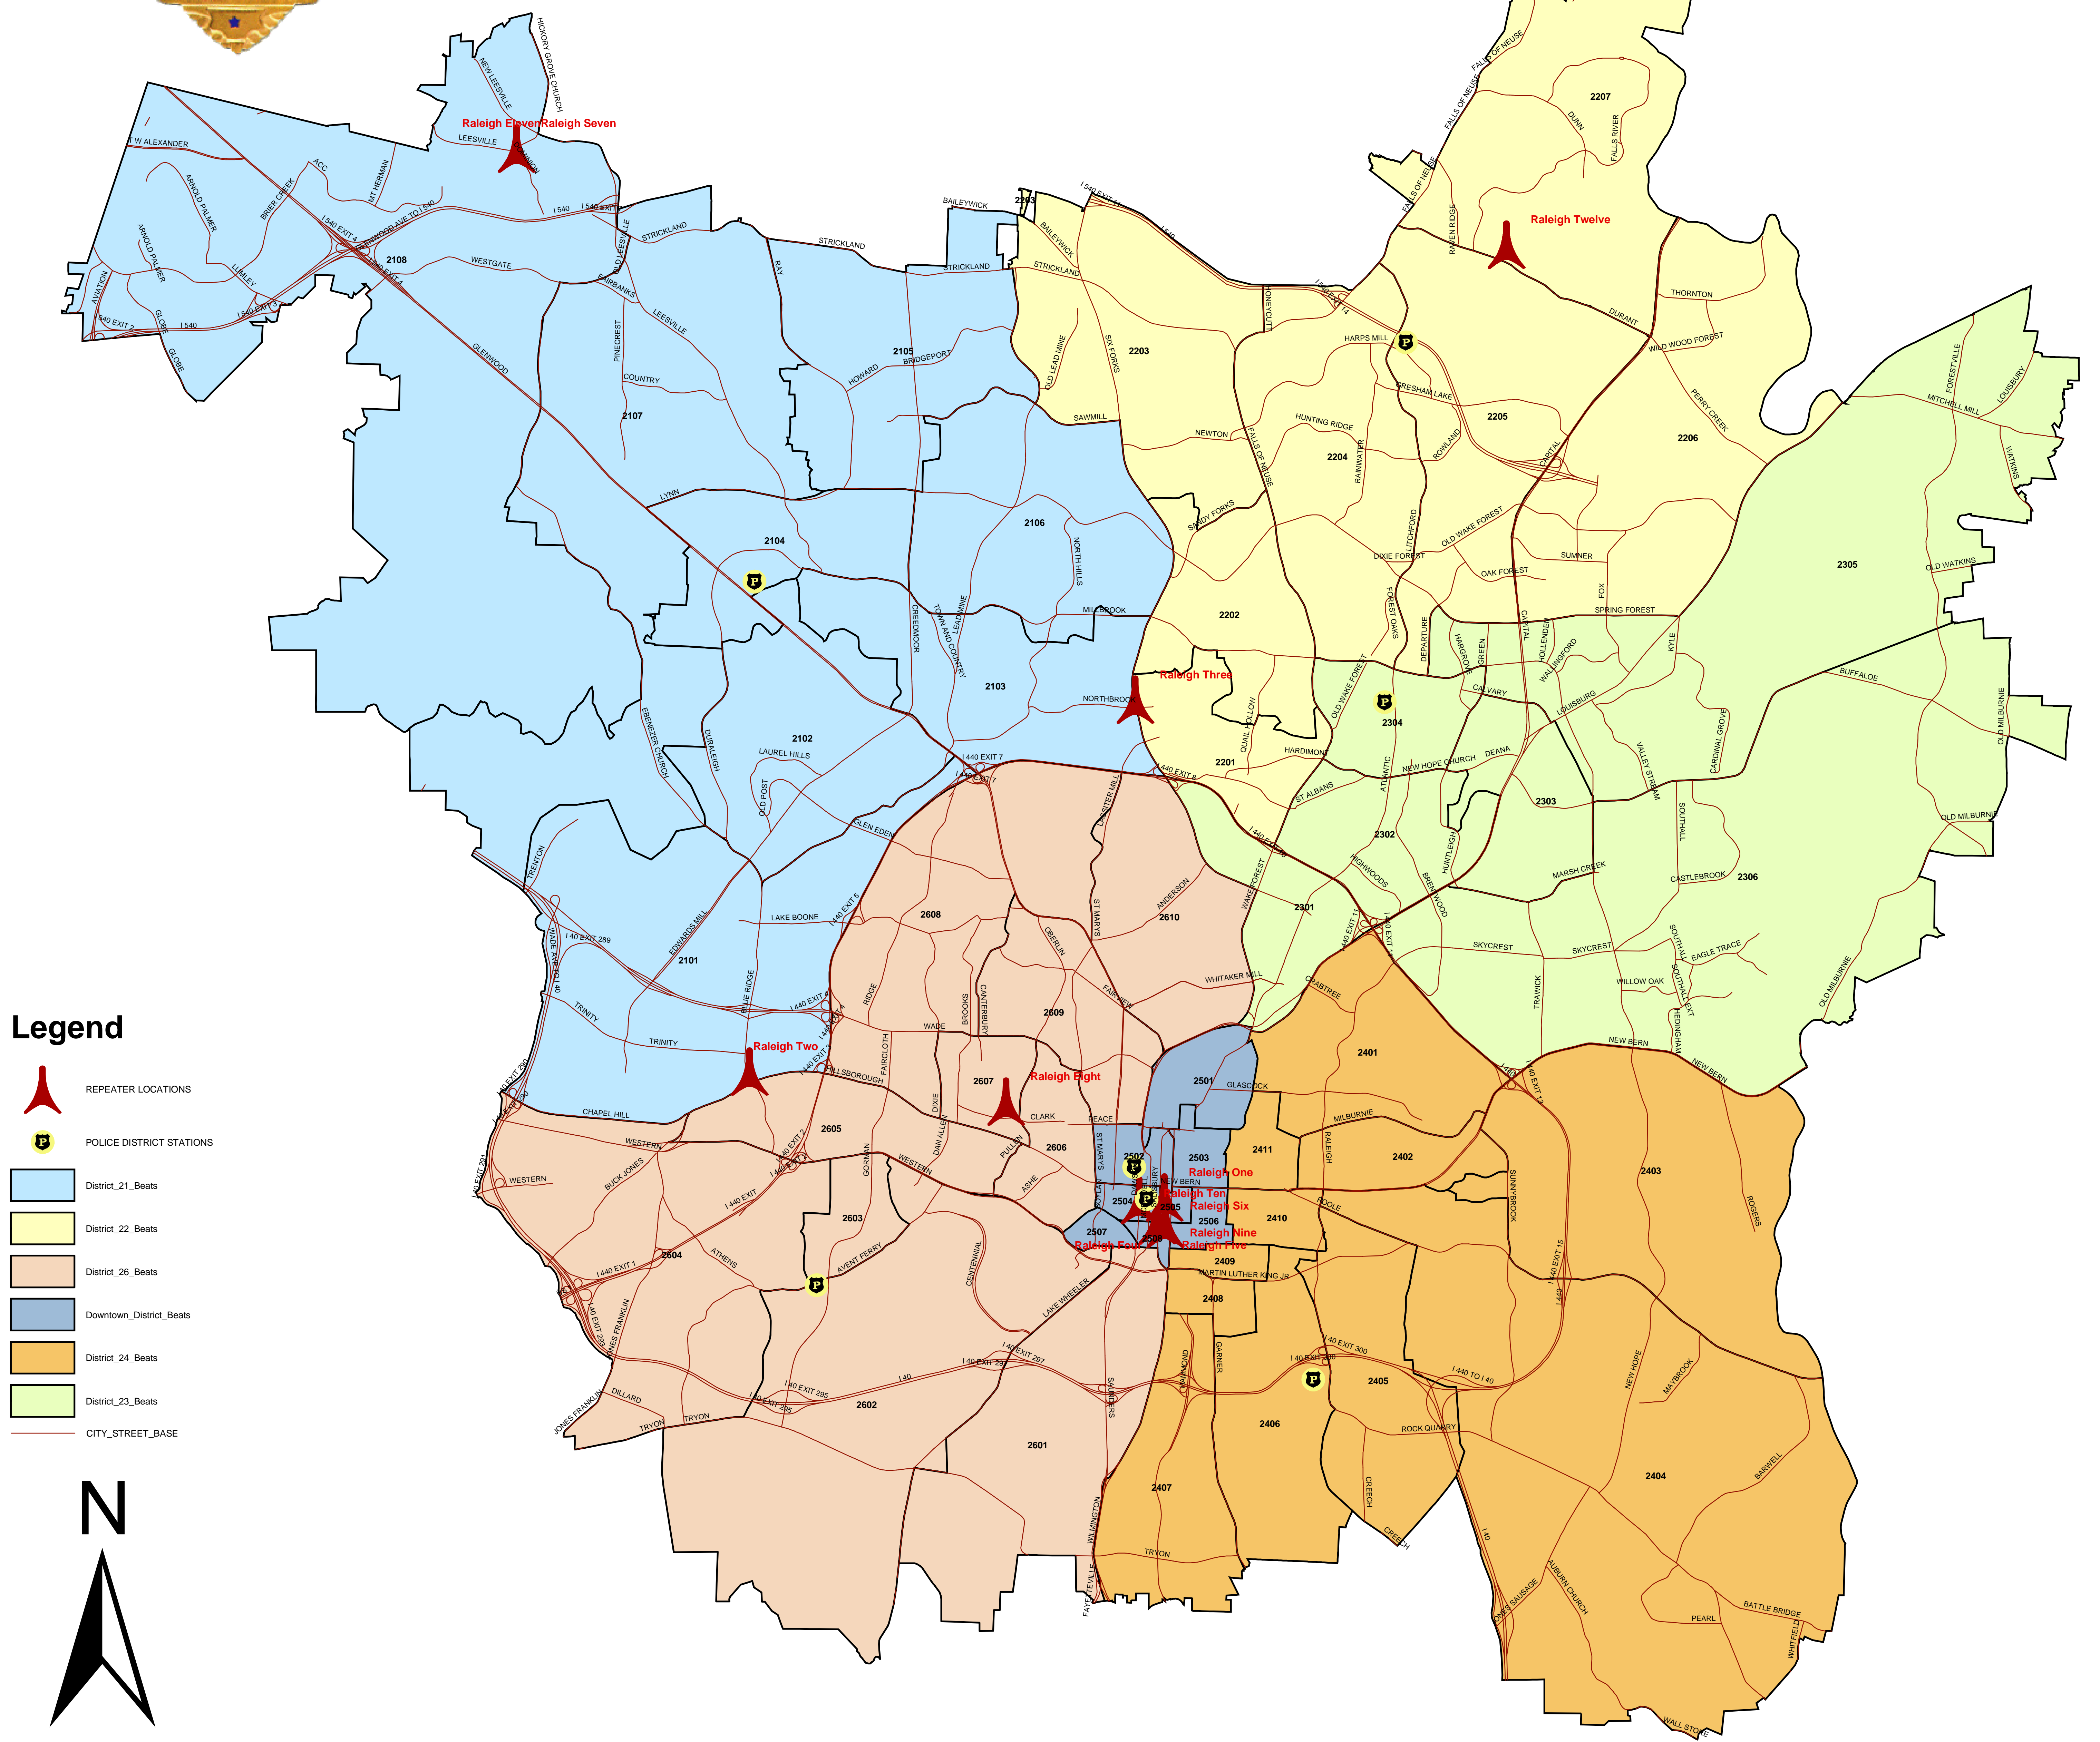

RALEIGH POLICE DEPARTMENT REPEATER LOCATIONS

Legend

- REPEATER LOCATIONS
- POLICE DISTRICT STATIONS
- District_21_Beats
- District_22_Beats
- District_26_Beats
- Downtown_District_Beats
- District_24_Beats
- District_23_Beats
- CITY_STREET_BASE